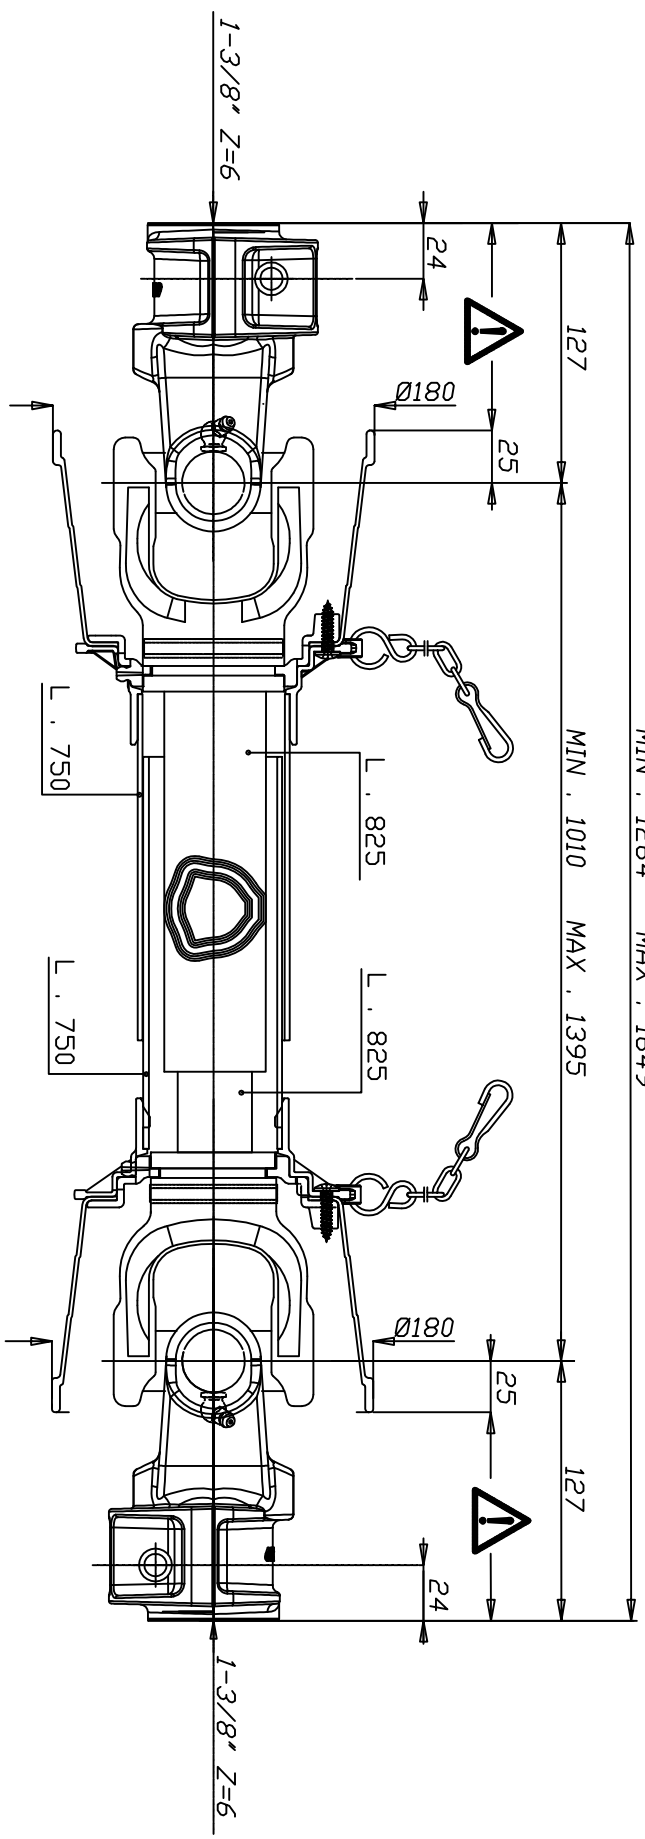

B8N101CEA60A60

WARNING!
 SECTIONS OF THE ASSEMBLY MARKED  ARE NOT SHIELDED AND MUST BE SHIELDED BY AN INTERACTIVE GUARDING SYSTEM BINACCHI S.p.A. DECLINES RESPONSIBILITY IF PROPER GUARD ARE NOT PROVIDED OR MAINTAINED.

DATA
28/07/17
VISTO

TIPO-TYPE Typ 		CLIENTE-CUSTOMER-CLIENT-KUNDE	
RIF.CLIENTE-CUSTOMER REF.-REF.CLIENT-BEZUG KUNDE		ORIGINE	
MODIFICHE-MODIFICATIONS-ÄNDERUNGEN-MODIFICACIONES			
POTENZA : 95 CV (540 g/min) COPPIA : 1240 Nm (540 g/min)			
NOTE :		CODICE C.E.D. B8N101CEA60A60	
